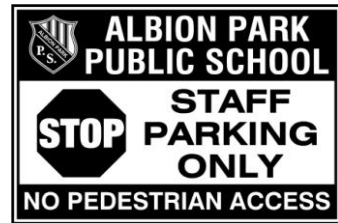

SIGN/PAC

**STAND OUT
FROM THE CROWD**

SAFETY SIGNS ON SPECIAL!!

Available on...

600 x 400 mm Alupanel (metal)

\$180 + GST = \$198*

(Normally \$275)

CHANGEABLE A-FRAMES